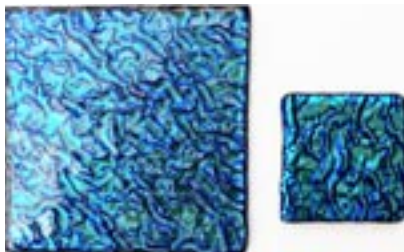

ATMOSPHERE

FUCHSIA

AVAILABLE IN:

1" X 1" = DG20

2" X 2" = DG7

4" X 4" = DG8

ATOMIC YELLOW

ELECTRIC ORANGE

SHOWN HERE IN 4X4 WITH  
CLEAR, 2X2 NO CLEAR.

NEPTUNE

RETRO BLUE

ALSO AVAILABLE:  
6" X 6"  
SPECIAL ORDER  
MUST HAVE CLEAR ON TOP  
PRICE ON REQUEST

NOT PICTURED:  
JET SILVER

JET BLUE

MARS RED