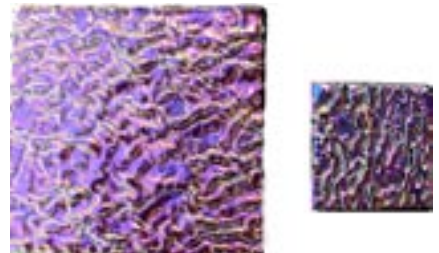

# DICHROIC GLASS

SOLD AS LOOSE GEMS/TILES  
&  
EMBEDDED INTO CAST PEWTER

DICHROIC GLASS IS SOLD WITH OR WITHOUT A CLEAR GLASS ON TOP.  
WE RECOMMEND THAT YOU ORDER IT WITH CLEAR GLASS ON TOP IF YOU ARE  
INSTALLING IT ON THE FLOOR OR IN A POOL AREA.

ATMOSPHERE

FUCHSIA

AVAILABLE IN:

1" X 1" = DG20

2" X 2" = DG7

4" X 4" = DG8

ATOMIC YELLOW

ELECTRIC ORANGE

SHOWN HERE IN 4X4 WITH  
CLEAR, 2X2 NO CLEAR.

NEPTUNE

RETRO BLUE

ALSO AVAILABLE:  
6" X 6"  
SPECIAL ORDER  
MUST HAVE CLEAR ON TOP  
PRICE ON REQUEST

NOT PICTURED:  
JET SILVER

JET BLUE

MARS RED