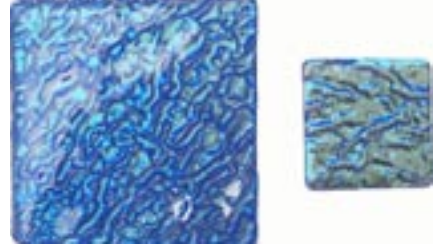

ATMOSPHERE

FUCHSIA

AVAILABLE IN:

1" X 1" = DG20

2" X 2" = DG7

4" X 4" = DG8

ATOMIC YELLOW

ELECTRIC ORANGE

SHOWN HERE IN 4X4 WITH  
CLEAR, 2X2 NO CLEAR.

NEPTUNE

RETRO BLUE

ALSO AVAILABLE:  
6" X 6"  
SPECIAL ORDER  
MUST HAVE CLEAR ON TOP  
PRICE ON REQUEST

NOT PICTURED:  
JET SILVER

JET BLUE

MARS RED